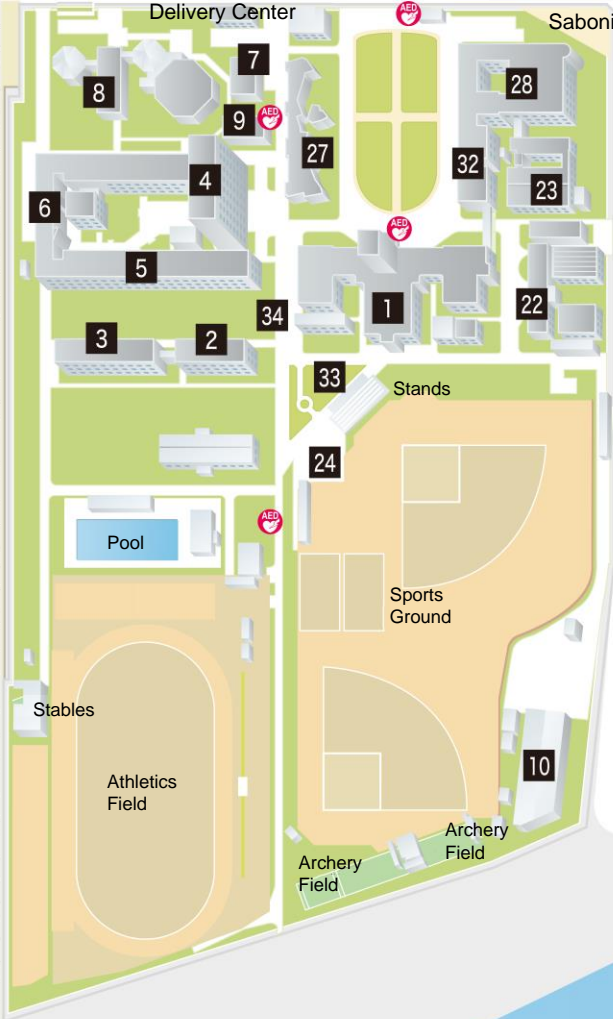

Direction
JR Tennoji Station

JR Sugimotocho
Station East Exit

Science and
Engineering Area

Former Education
Area

JR Hanwa Line
Sugimotocho
Station

West Exit

JR Hanwa Line

Nursery Goods
Delivery Center

Main entrance

Main Building
Area

Saboniwa

Direction
JR Sakai Station