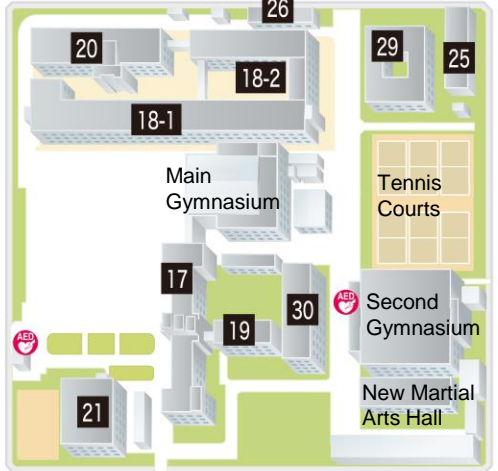

Direction
JR Tennoji Station

JR Sugimotocho
Station East Exit

Science and
Engineering Area

Former Education
Area

JR Hanwa Line
Sugimotocho
Station

West Exit

JR Hanwa Line

Nursery Goods
Delivery Center

Main entrance

Main Building
Area

Saboniwa

Direction
JR Sakai Station