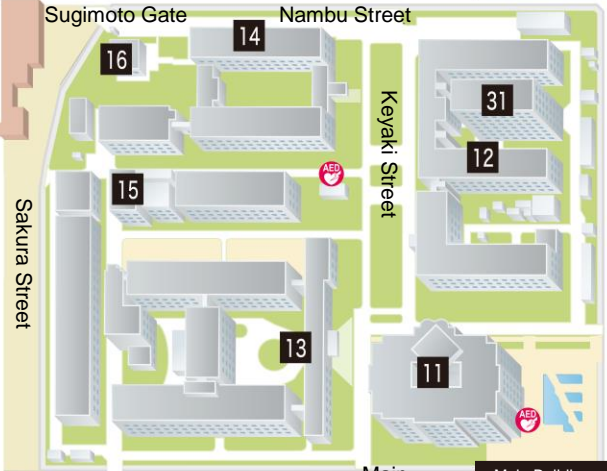

Direction
JR Tennoji Station

JR Sugimotocho
Station East Exit

Science and
Engineering Area

Former Education
Area

JR Hanwa Line
Sugimotocho
Station

West Exit

JR Hanwa Line

Nursery Goods
Delivery Center

Main entrance

Main Building
Area

Saboniwa

Direction
JR Sakai Station