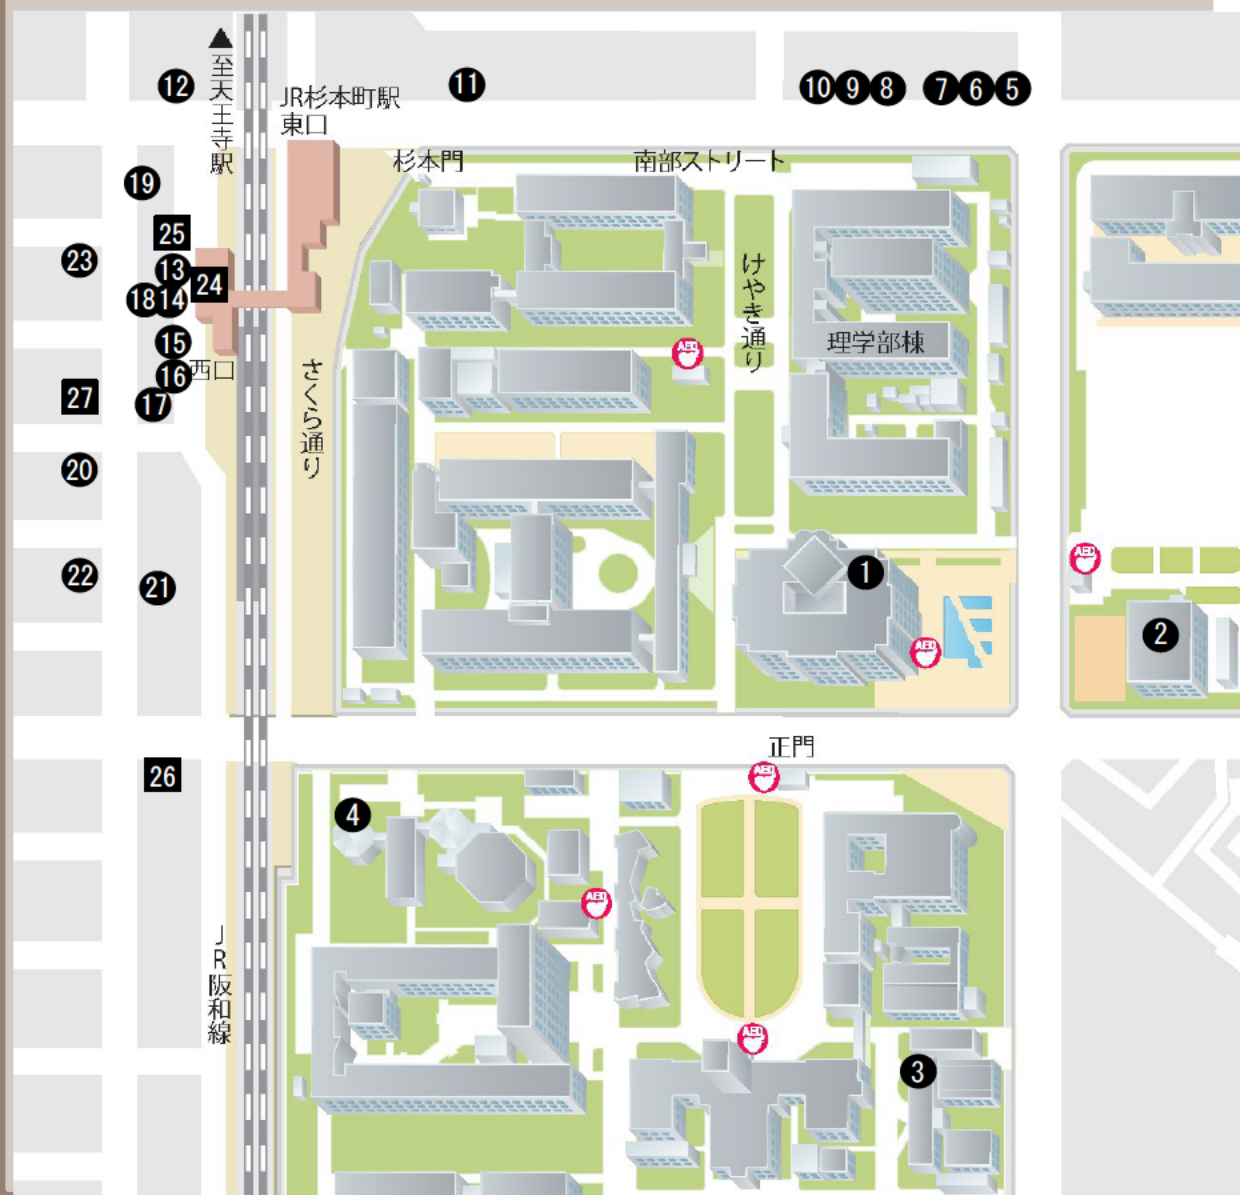

Restaurant Map around OMU

- | | |
|-----------------------------------|---------------------------------|
| ① Nonohana House (Italian) | ⑱ Hokkahokkatei(Lunch Box) |
| ② North Cafeteria | ⑳ Jumbo (Udon Noodle) |
| ③ South Cafeteria | ㉑ Teko (Okonomiyaki) |
| ④ Metasequoia (Set Menu) | ㉒ Shorakutei (Chinese) |
| ⑤ Kotetsu (Set Menu) | ㉓ Awajishima Burger (Hamburger) |
| ⑥ Cream Hompo (Dessert) | |
| ⑦ Bombay (Indian Curry) | |
| ⑧ TAKOSHU (Lunch Box) | |
| ⑨ Art (Cafe) | |
| ⑩ BULL (Lunch box) | |
| ⑪ Itadaki (Fried Noodles) | Convenience store |
| ⑫ Chikuba (International Cuisine) | ㉔ 7-Eleven |
| ⑬ Torizou (Chicken Skewers) | ㉕ FamilyMart |
| ⑭ MaruYoshi (Noodles) | ㉖ FamilyMart |
| ⑮ Taju (Omelette Rice) | ㉗ Lawson Store 100 |
| ⑯ Mozujiro (Noodles) | |